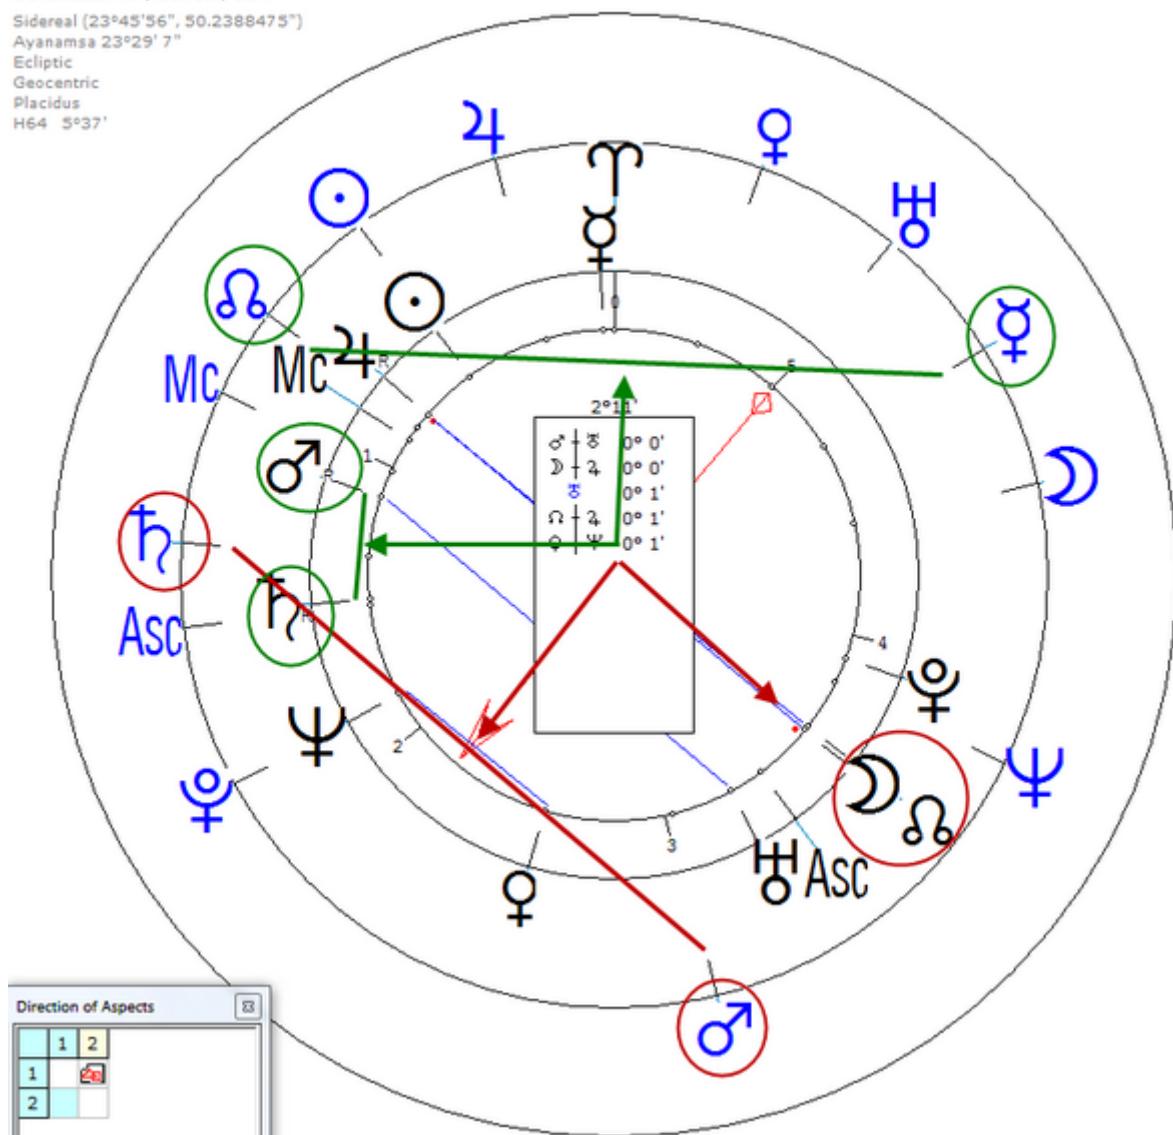

Cunningham, Kevin

20 January 1980 at 09:07 (= 09:07 AM)Dorchester, Massachusetts,
42n18, 71w05

American suicide.

<https://www.astro.com/astro-databank/Cunningham,_Kevin>

Death by Suicide 20 July 1997 (Hanged himself, age 17)

Solar Return (Harmonic 64)

Solar $\sigma/\text{♄} = \text{♃}_n = \text{♁}_n$

Solar $\text{♁}/\text{♁} = \sigma_n / \text{♄}_n$

Cunningham, Kevin
20 January 1980 Sun 9:07 (GMT-5) 42°17'50"N 71°04'30"W
Dorchester MA, Suffolk, USA

Sidereal (23°45'56", 50.2388475")
Ayanamsa 23°29' 7"
Ecliptic
Geocentric
Placidus
H64 5°37'